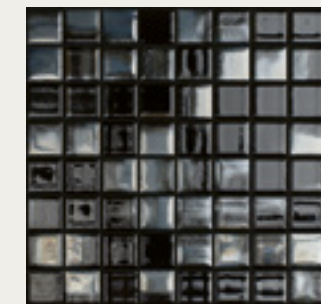

30

Oxide
30

30

Oxide
99

99

Oxide
99

99

Fusion 70 18x18