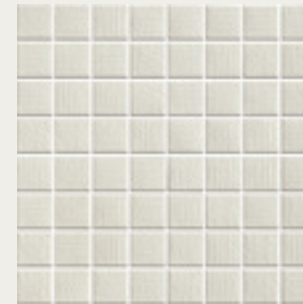

Stony 97 38x38

TEXTURE
38 x 38 mm • 1½" x 1½"

TEXTURE

38 x 38 mm • 1½" x 1½"

Texture 20 38x38

Scale • Escala 1/2

Texture 00

00